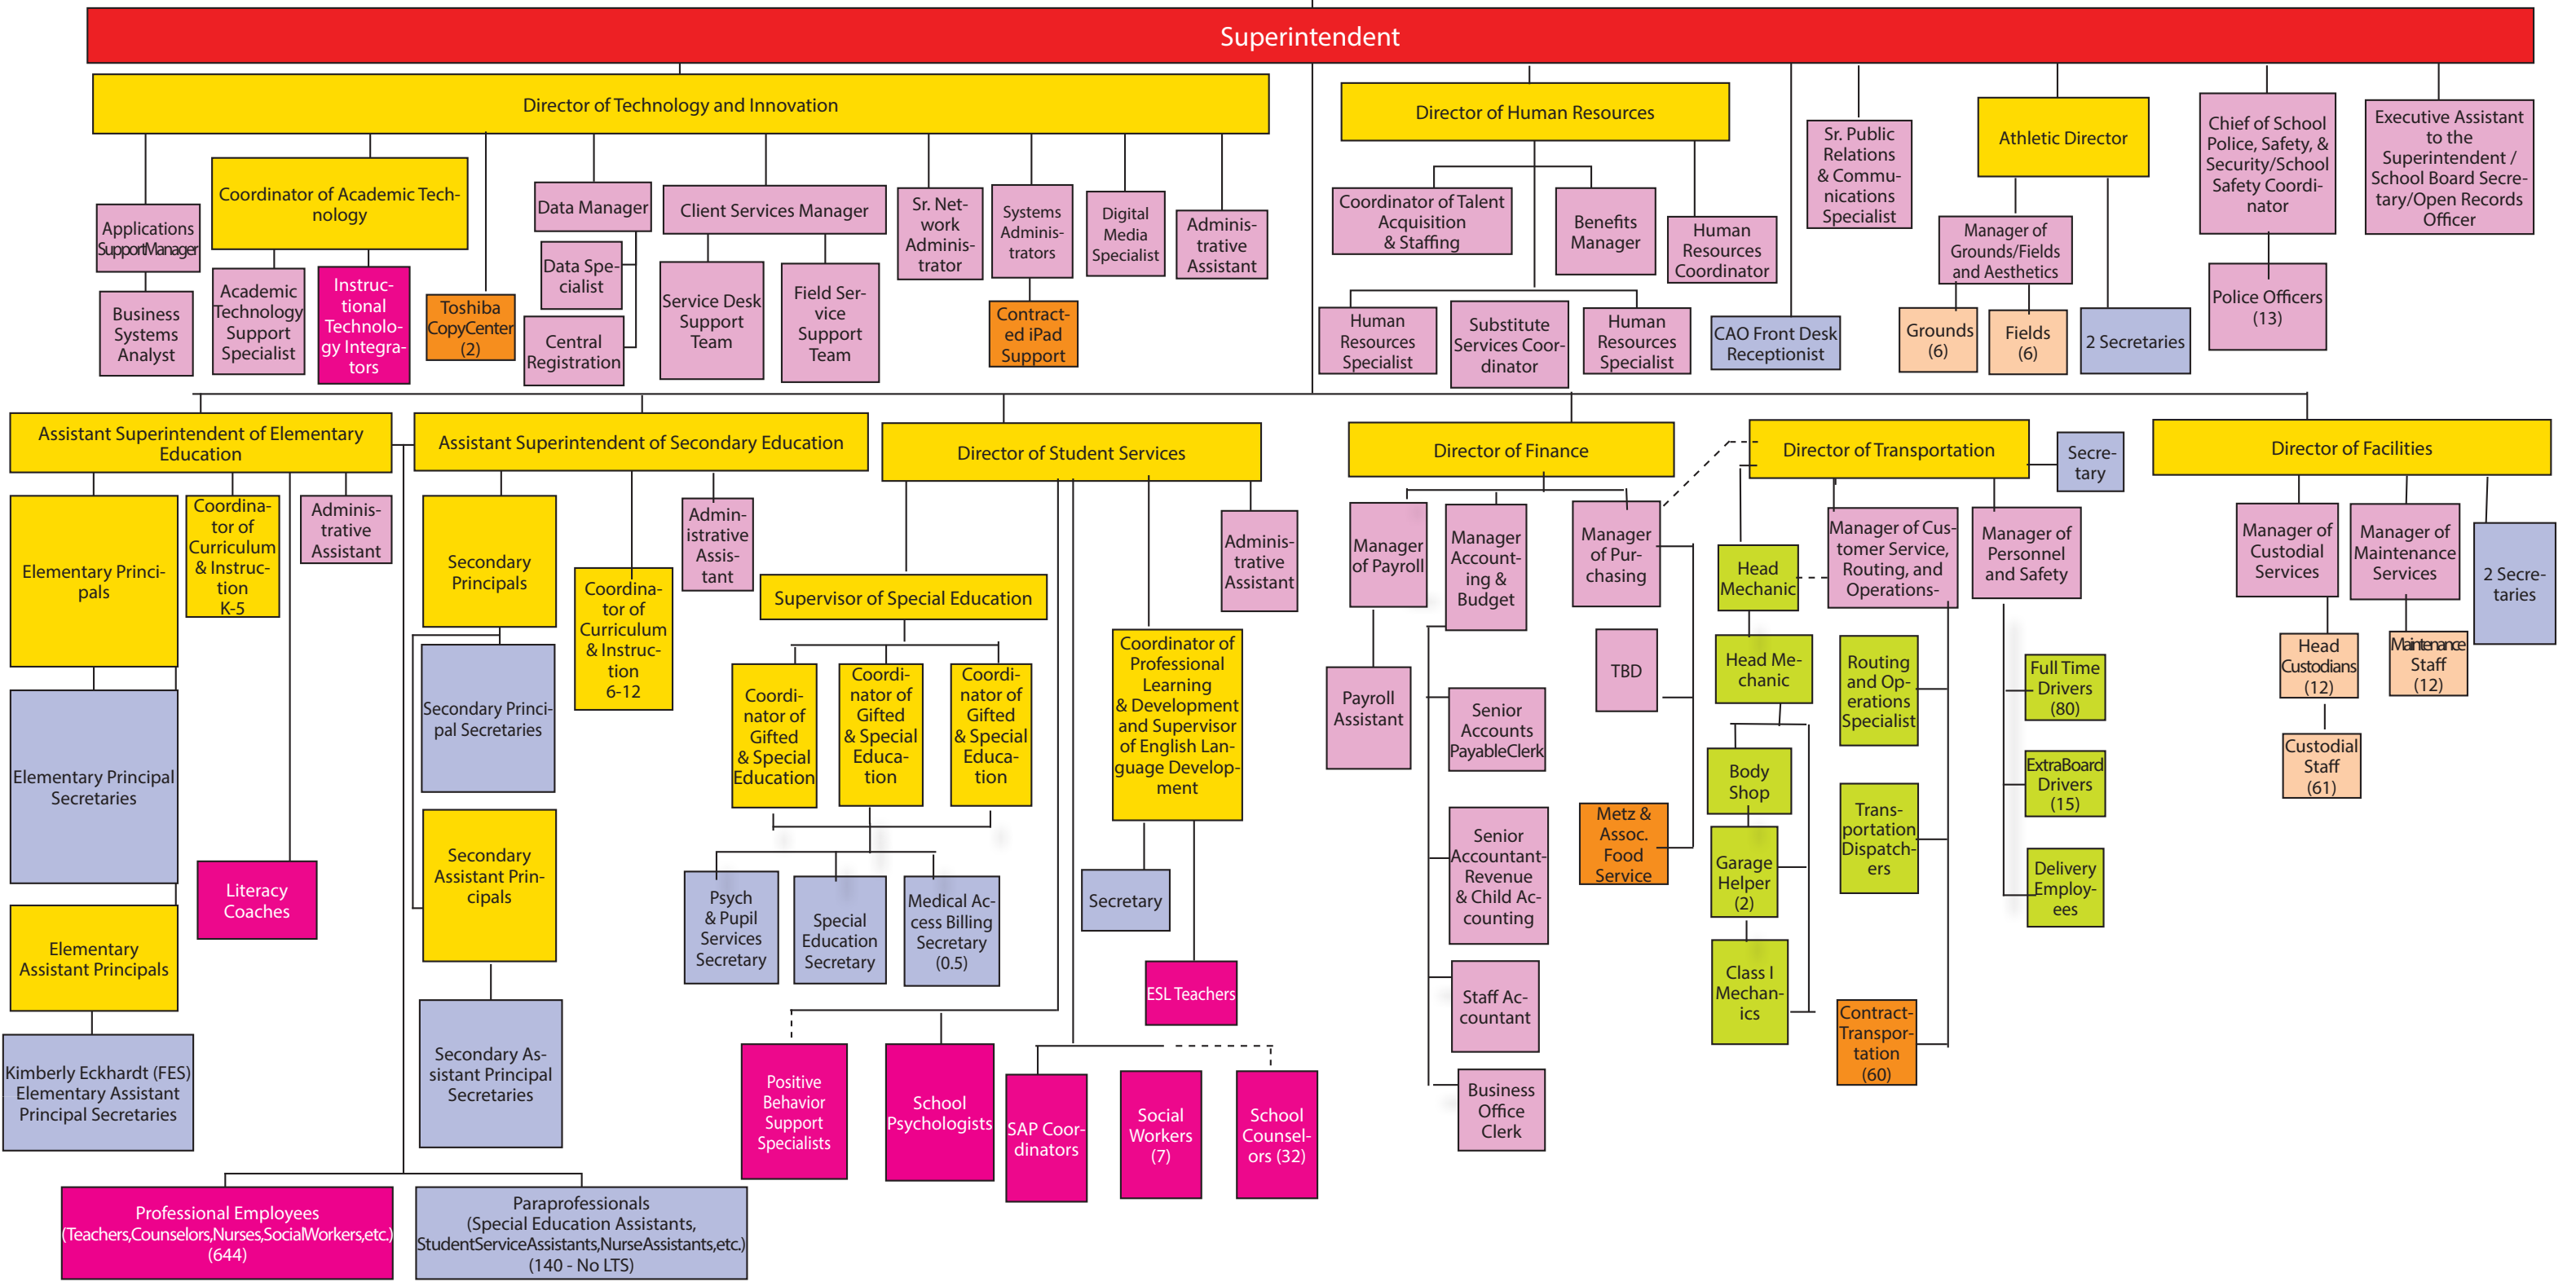

NA Board of School Directors

Superintendent

Students

North Allegheny School District Organizational Chart

- Administrative
- Professionals
- Confidentials
- Paraprofessionals
- Custodial & Maintenance
- Bus Drivers & Garage /Mechanic Employees
- Outsourced Position