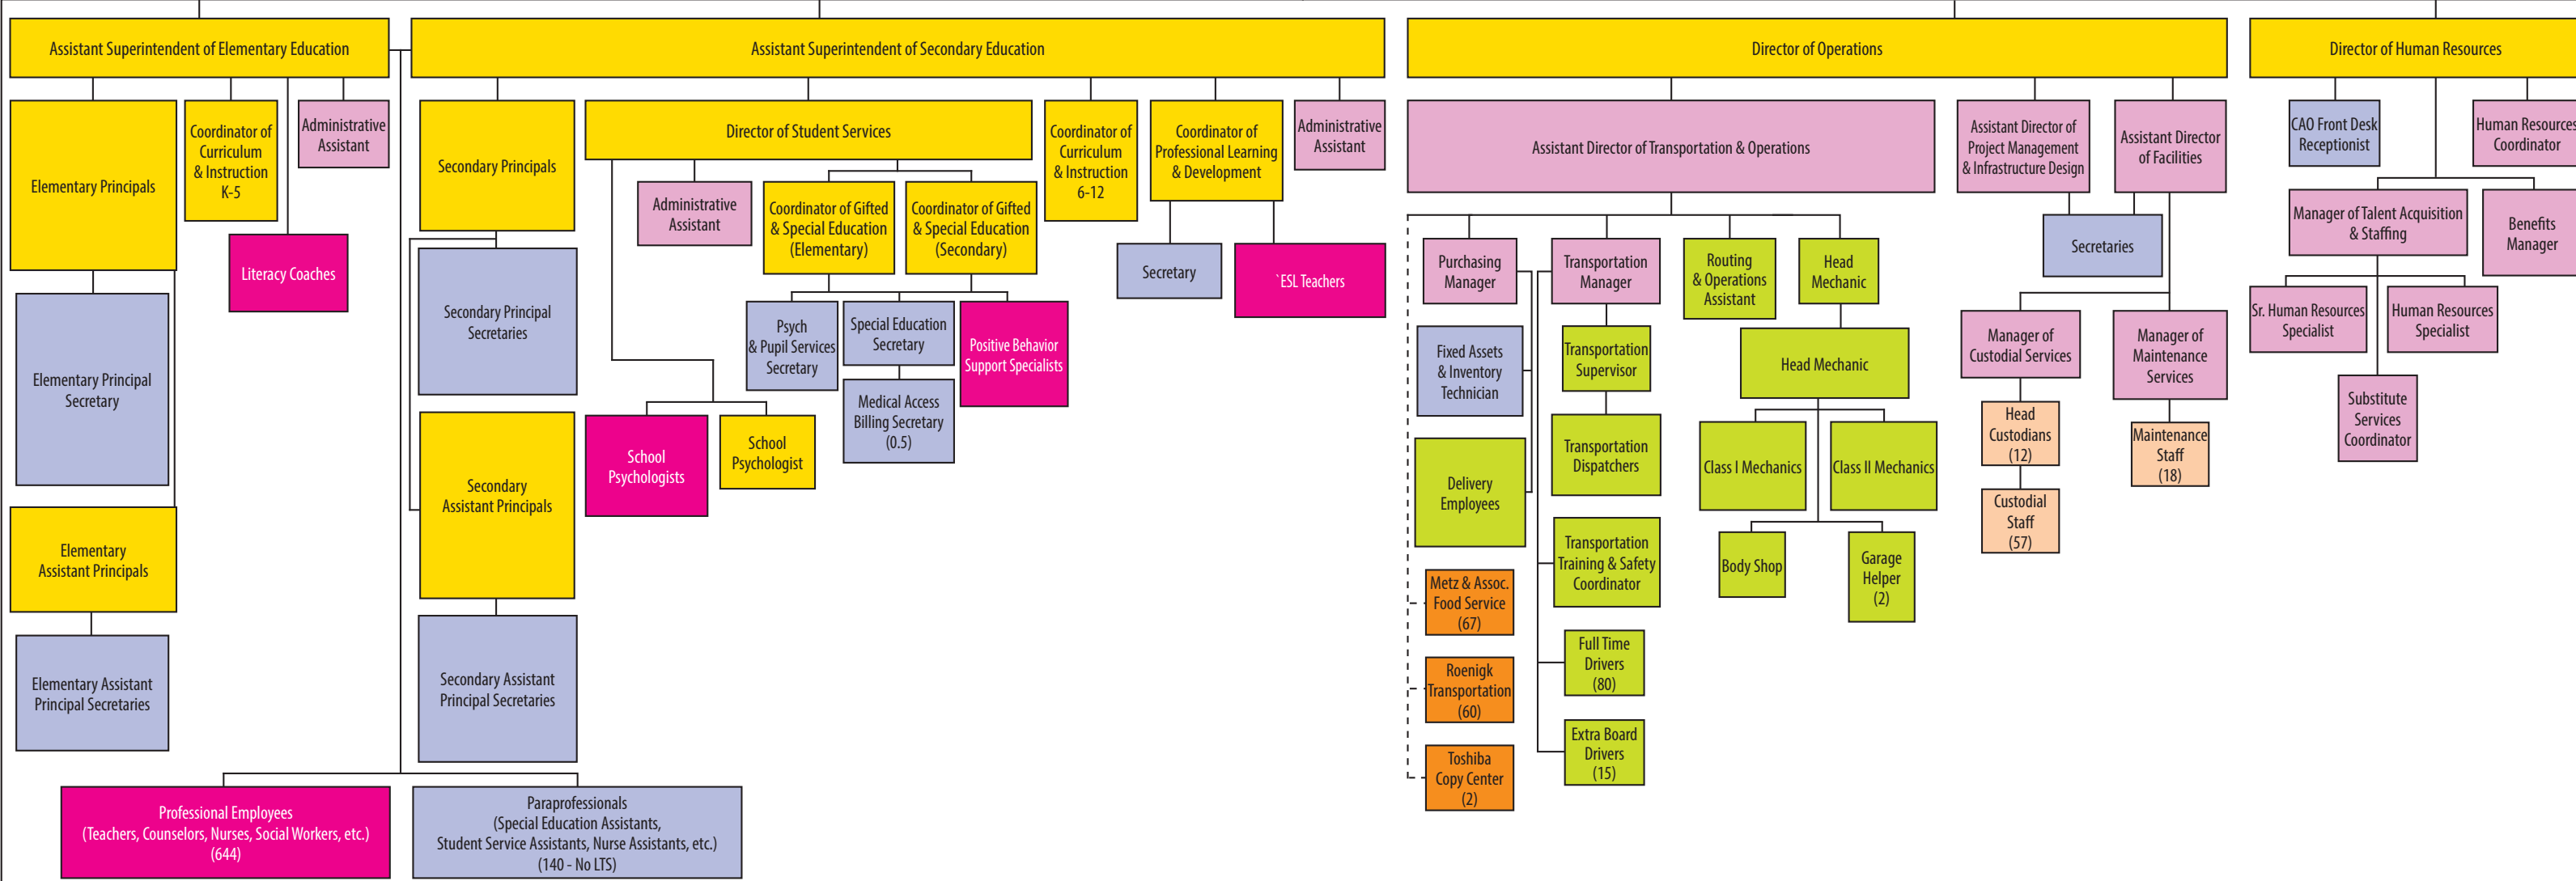

NA Board of School Directors

Superintendent

Students

North Allegheny School District Organizational Chart

- Administrative
- Professionals
- Confidentials
- Paraprofessionals
- Custodial & Maintenance
- Bus Drivers & Garage /Mechanic Employees
- Outsourced Position/Depart