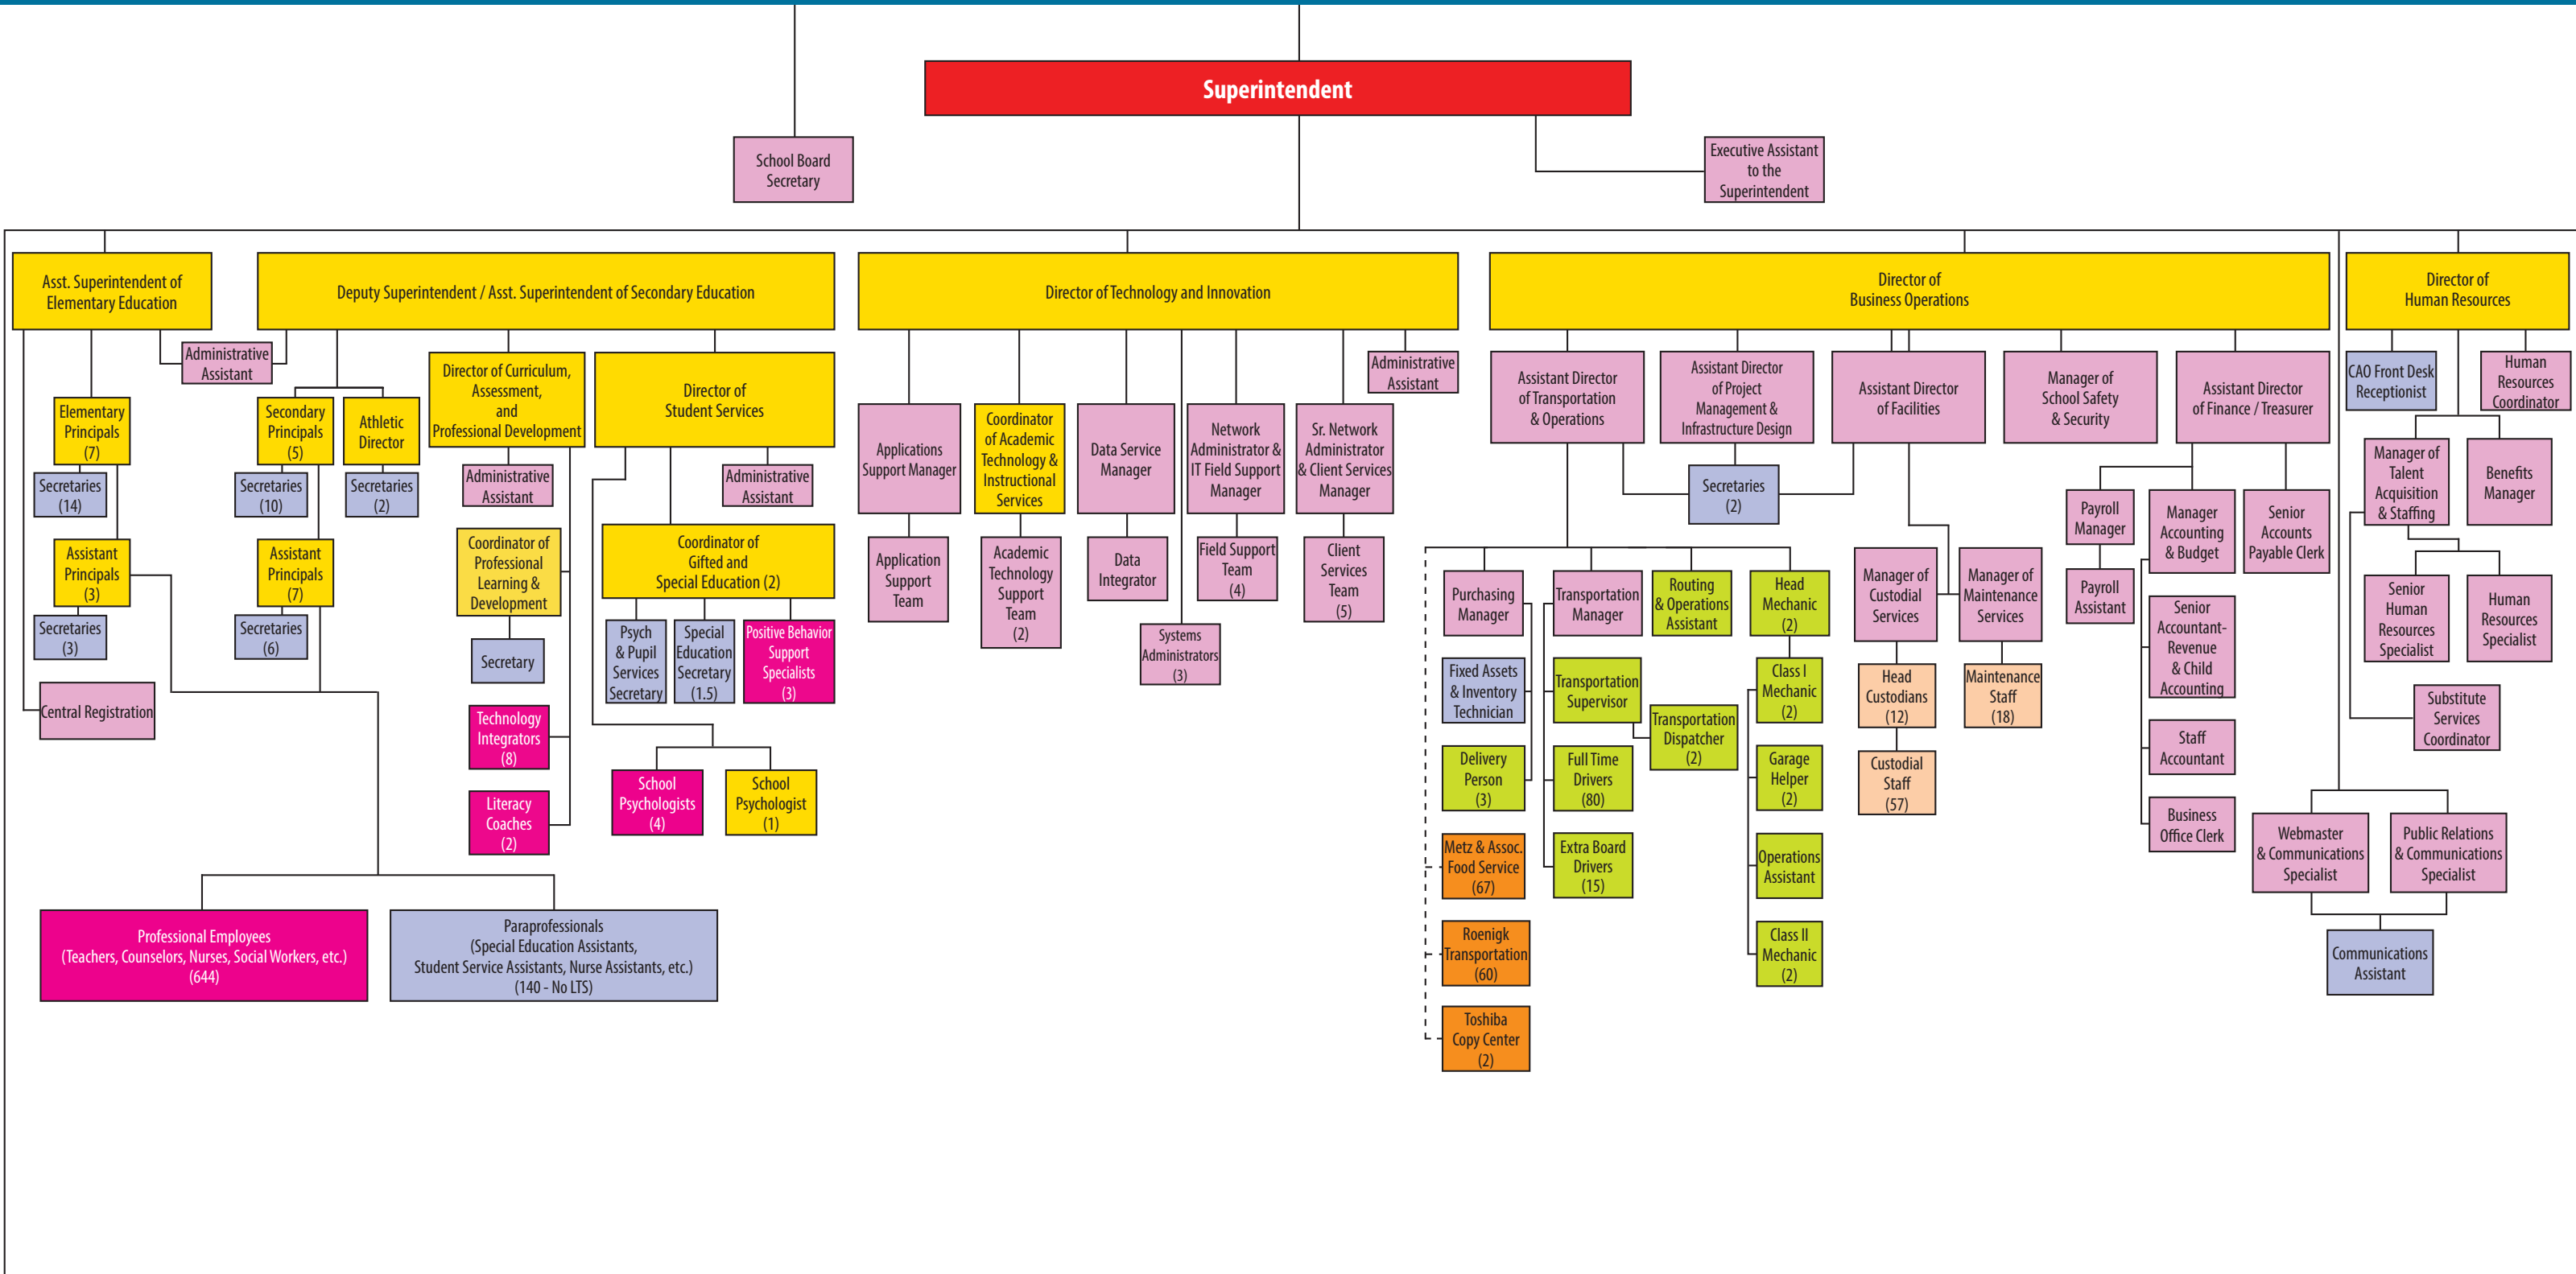

NA Board of School Directors

Students

8,486 - based upon 2020 - 2021 October 1 Enrollment

North Allegheny School District Organizational Chart

- Administrative
- Professionals
- Confidentials
- Paraprofessionals
- Custodial & Maintenance
- Bus Drivers & Garage /Mechanic Employees
- Outsourced Position/Depart