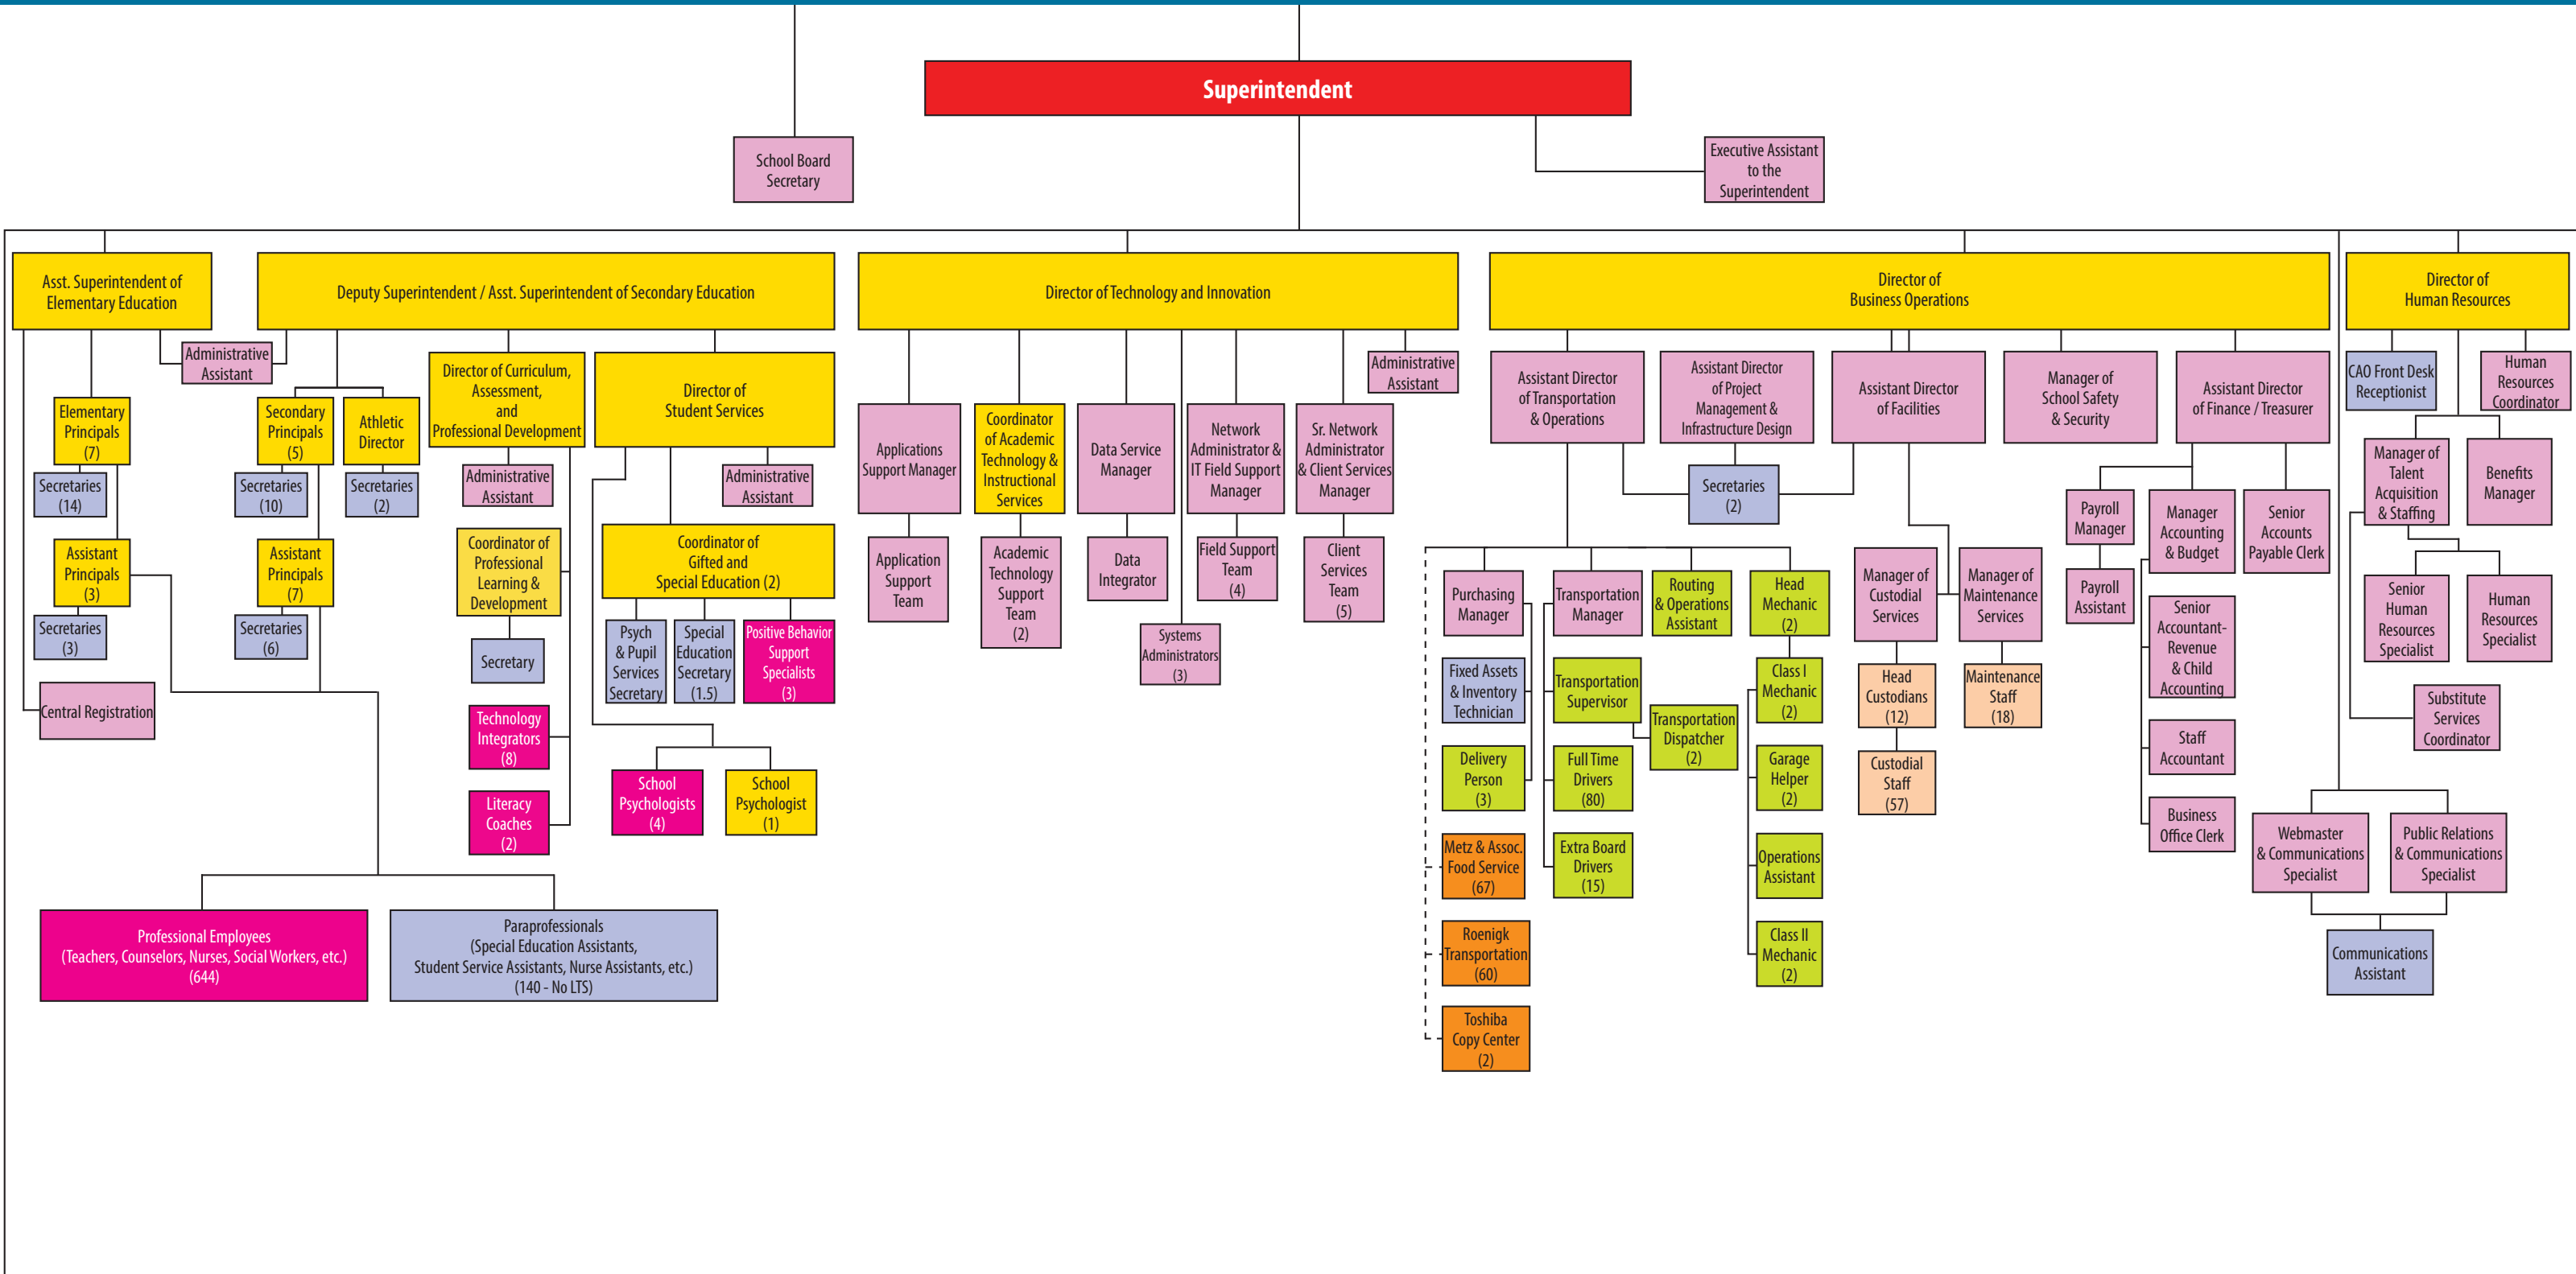

NA Board of School Directors

Students

8,486 - based upon 2020 - 2021 October 1 Enrollment

North Allegheny School District Organizational Chart

- Administrative
- Professionals
- Confidentials
- Paraprofessionals
- Custodial & Maintenance
- Bus Drivers & Garage /Mechanic Employees
- Outsourced Position/Depart