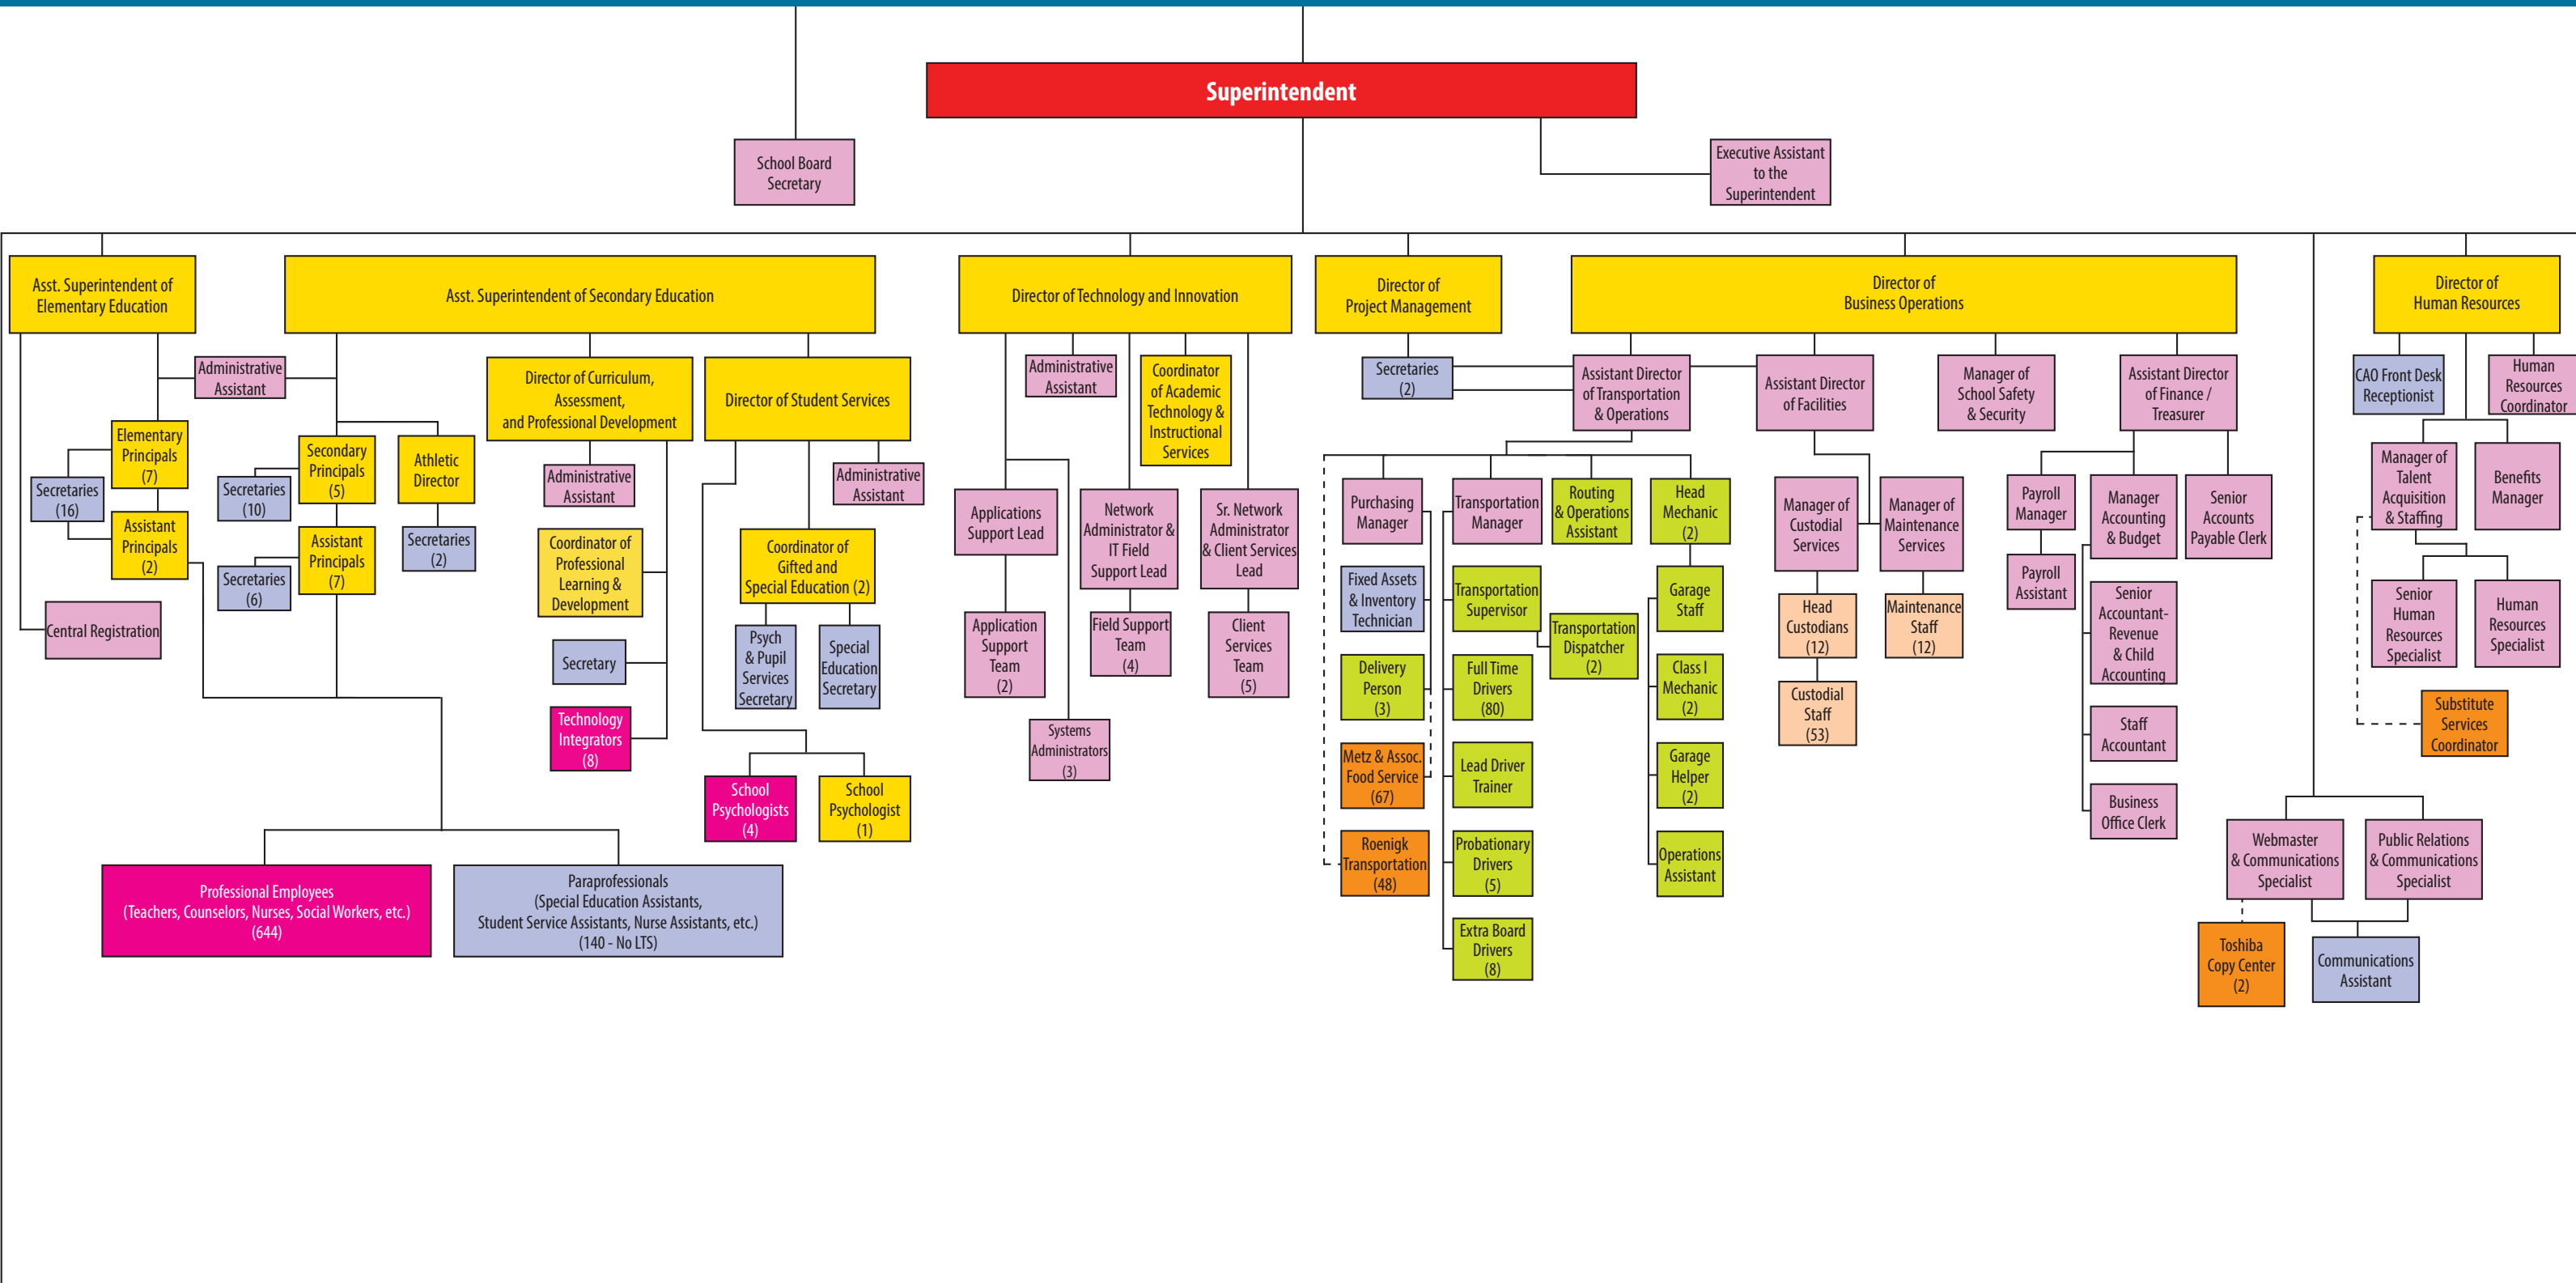

NA Board of School Directors

Students

8,495- based upon 2018 – 2019 October 1 Enrollment

North Allegheny School District Organizational Chart

- Administrative
- Professionals
- Confidentials
- Paraprofessionals
- Custodial & Maintenance
- Bus Drivers & Garage /Mechanic Employees
- Outsourced Position/Depart