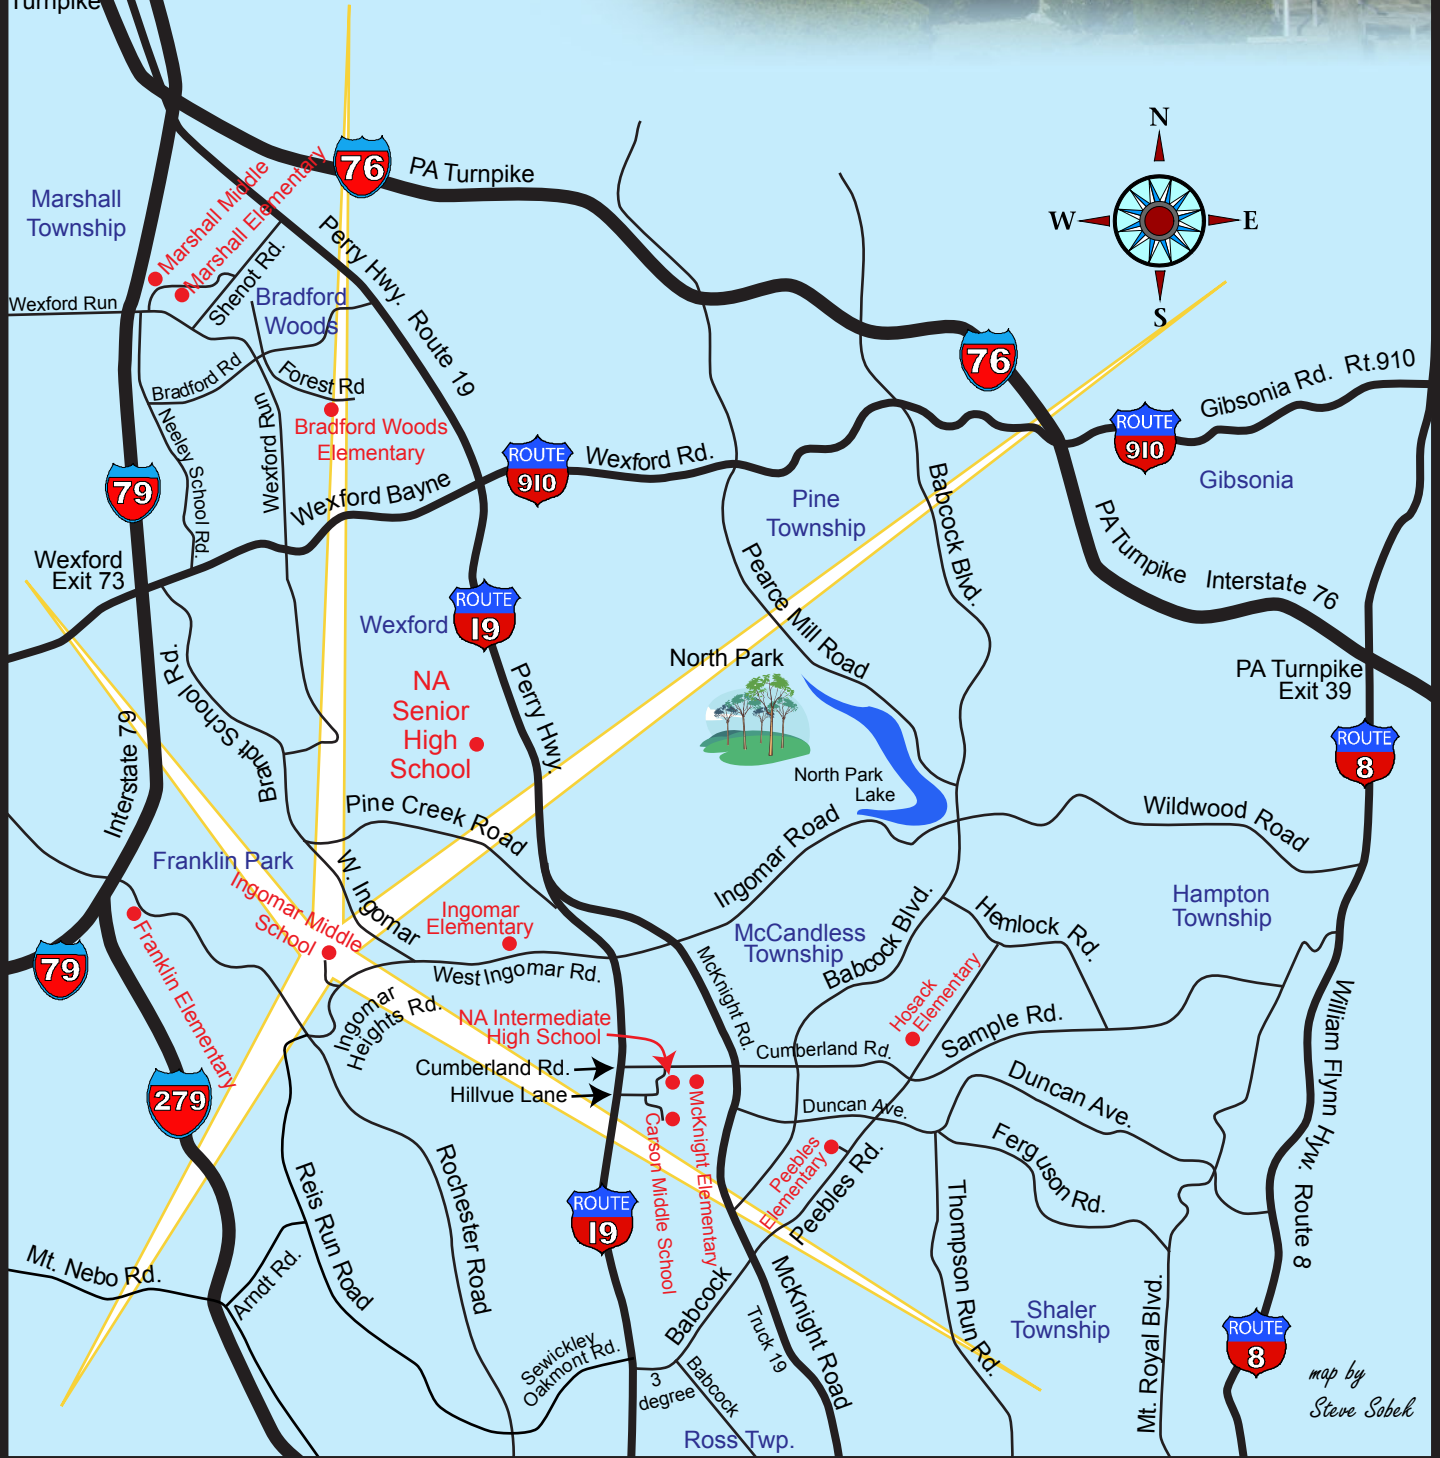

INGOMAR MIDDLE SCHOOL

1521 Ingomar Heights Road
Pittsburgh, PA 15237
412-348-1470

INGOMAR MIDDLE SCHOOL

Cranberry Twp.
I-79 Exit 79
Cranberry Twp.
Exit 28
Turnpike

map by
Steve Sabek