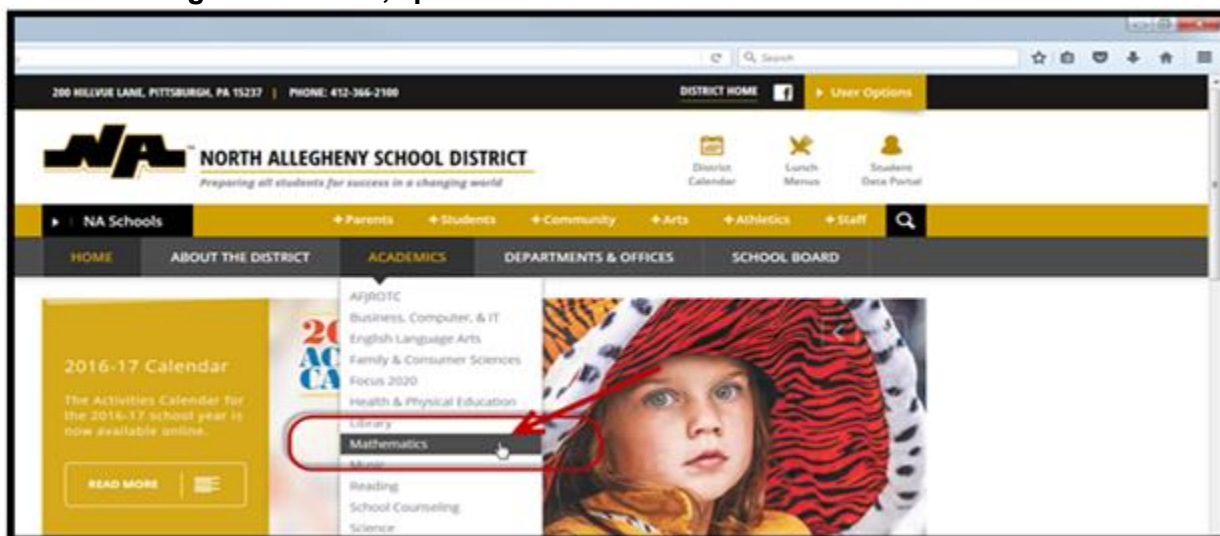

Below, is how parents can quickly access these resources from the “Academics” tab on the District’s homepage.

After selecting “Academics,” parents should select “Mathematics.”

Next, parents should select “GO Math! Parent Resources.”